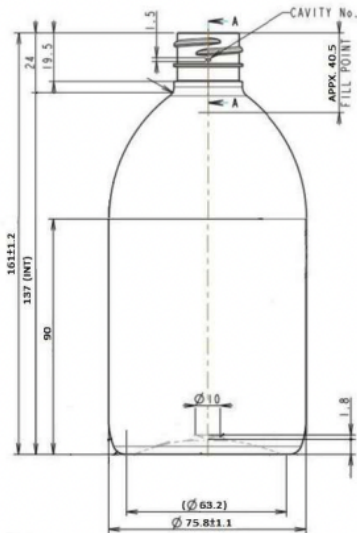

Cosmo Sirop 500

General info

Item no. (SKU):	LS1011230112
Family / Range:	Cosmo Sirop
Capacity:	500ml
Neck:	28/410
Weight:	32
Shape:	Round
Material:	PET
Colour:	All Colours Available
Print Areas:	N/A
Country of Origin:	Lithuania

Packaging Info

Packed in Boxes

Box Dimensions (mm):	594 x 394 x 448
Quantity per box (pcs):	84
Boxes per pallet (pcs):	20
Quantity per pallet (pcs):	1680
Net weight (kg):	54
Gross weight (kg):	76
Pallet height (mm):	2400

Packed in PE bags on trays (Full pallet)

Tray dimensions (mm):	1200 x 800 x 50
Quantity per tray (pcs):	160
Quantity per PE bag (pcs):	80
PE bags per tray (pcs):	2
Trays per pallet (pcs):	13
Quantity per pallet (pcs):	2080
Net weight (kg):	67
Gross weight (kg):	82
Pallet height (mm):	2400